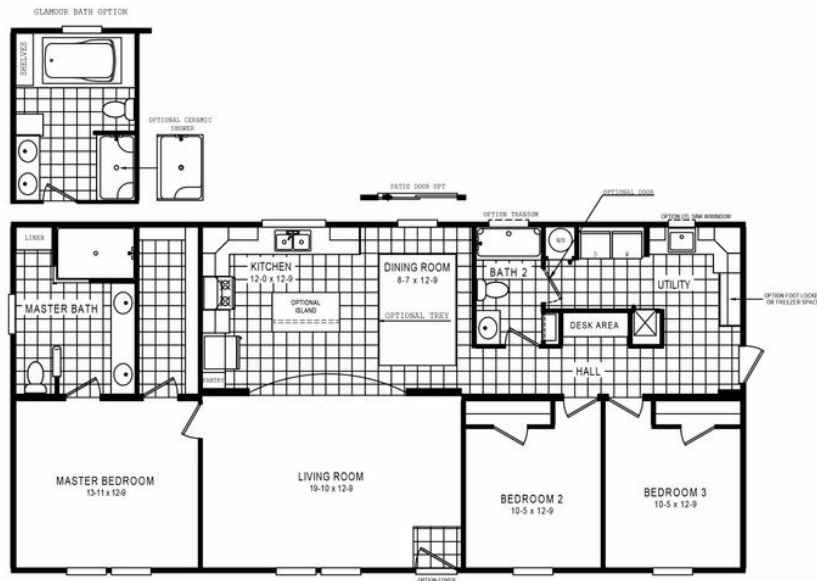

4608 ROCKETEER 5628

4608 ROCKETEER 5628

Model number: 57ROC28563AH19

3 beds • 2 baths • 1568 sq.ft. • 28' width • 56' depth

Our home building facilities invest in continuous product and process improvements. Plans, dimensions, features, materials, specifications and availability are subject to change without notice or obligation. Renderings and floor plans are representative likenesses of our homes and may differ from the actual homes. We invite you to tour a Home Center near you and inspect the highest value in quality housing available or call (336) 629-4165 to speak with a Home Consultant. Copyright 2017, CMH. All rights reserved.