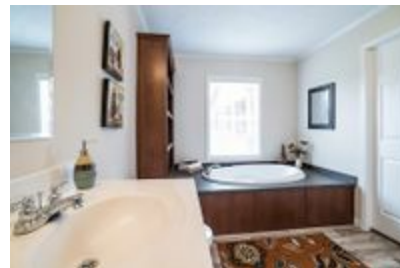

4707 ROCKETEER 7 7632

4707 ROCKETEER 7 7632 Model number: 57ROC32764DH19

4 beds • 2 baths • 2432 sq.ft. • 32' width • 76' depth

Our home building facilities invest in continuous product and process improvements. Plans, dimensions, features, materials, specifications and availability are subject to change without notice or obligation. Renderings and floor plans are representative likenesses of our homes and may differ from the actual homes. We invite you to tour a Home Center near you and inspect the highest value in quality housing available or call (336) 629-4165 to speak with a Home Consultant. Copyright 2017, CMH. All rights reserved.